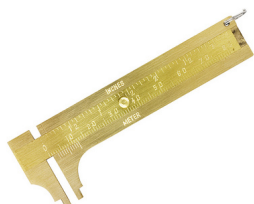

E-mail: info@gemmarum.it
www.gemmarum.it

Cod. fisc. - Part. IVA e Reg. Imp. TN n. 01586730226
Capitale Sociale € 25.820,00 int. vers.

BRASS GAUGE

Mini brass gauge 80 mm long.

Product SKU: CAL-80

Price:

Sales price without tax: 5,00 €

Description

This brass gauge is made of solid brass and features notched jaws for inside/outside measurements as well as a 1/8th millimeter Vernier gauge.

Units in box: 1

Banca d'appoggio: Cassa Rurale Centrofiemme agenzia di Cavalese - ABI: 08057 - CAB: 34600
c/c: 000 000 243751 - CIN: N - IBAN: IT 31N 08057 34600 000 000 243 751 - BIC: CCRIT2T15A